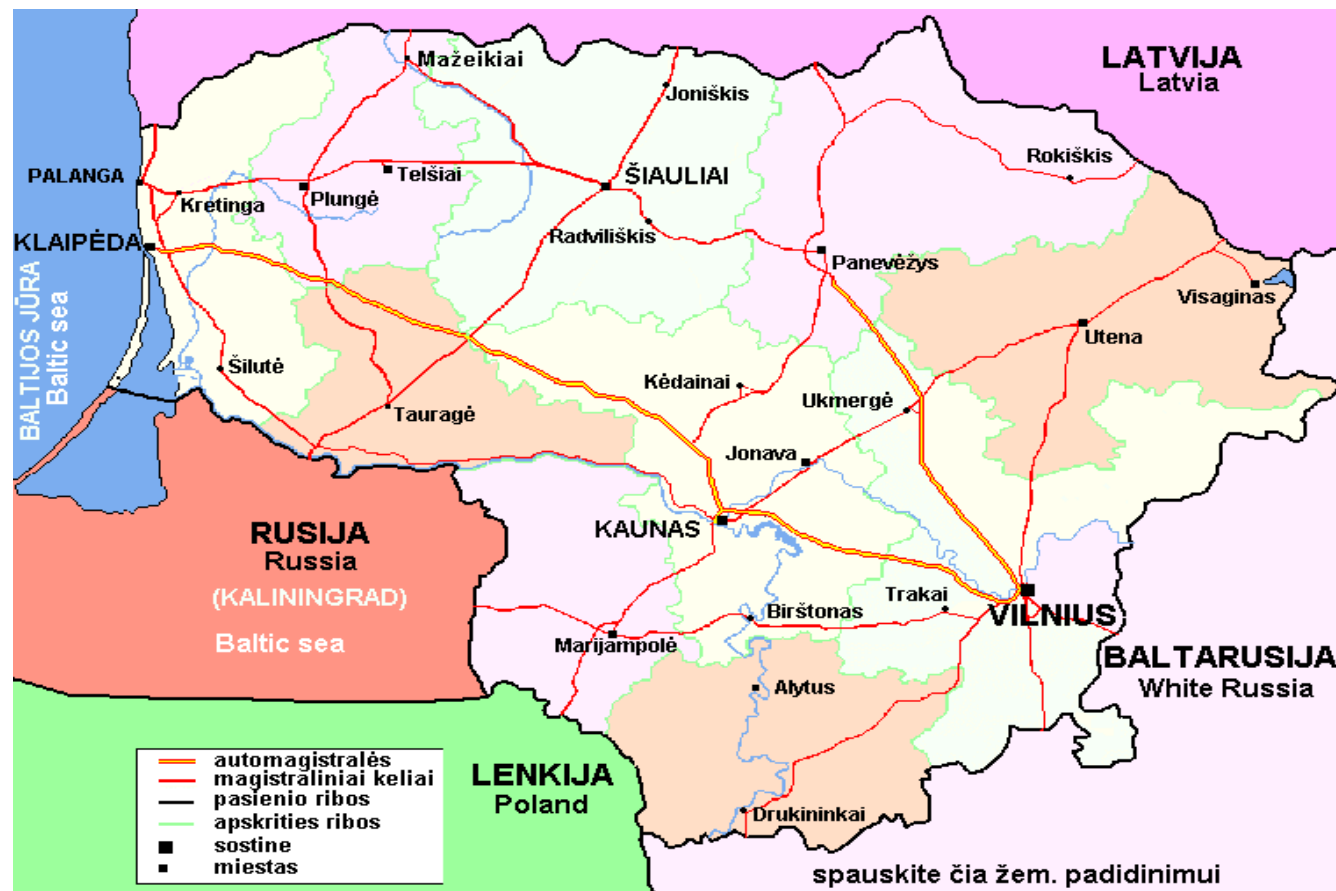

**Education, Research
& Consultancy Center**

Švietimo, tyrimų ir konsultacijų centras

LITHUANIA
Klaipėda
www.ercc.lt

Klaipėda is a city in Western Lithuania situated at the mouth of the Curonian Lagoon where it flows into the Baltic Sea

161,300 inhabitants live in Klaipeda. It is the third largest city and the only seaport of Lithuania.

**Education, Research
& Consultancy Center**

Švietimo, tyrimų ir konsultacijų centras

**ERCC is not-for-profit,
non-governmental
organization**